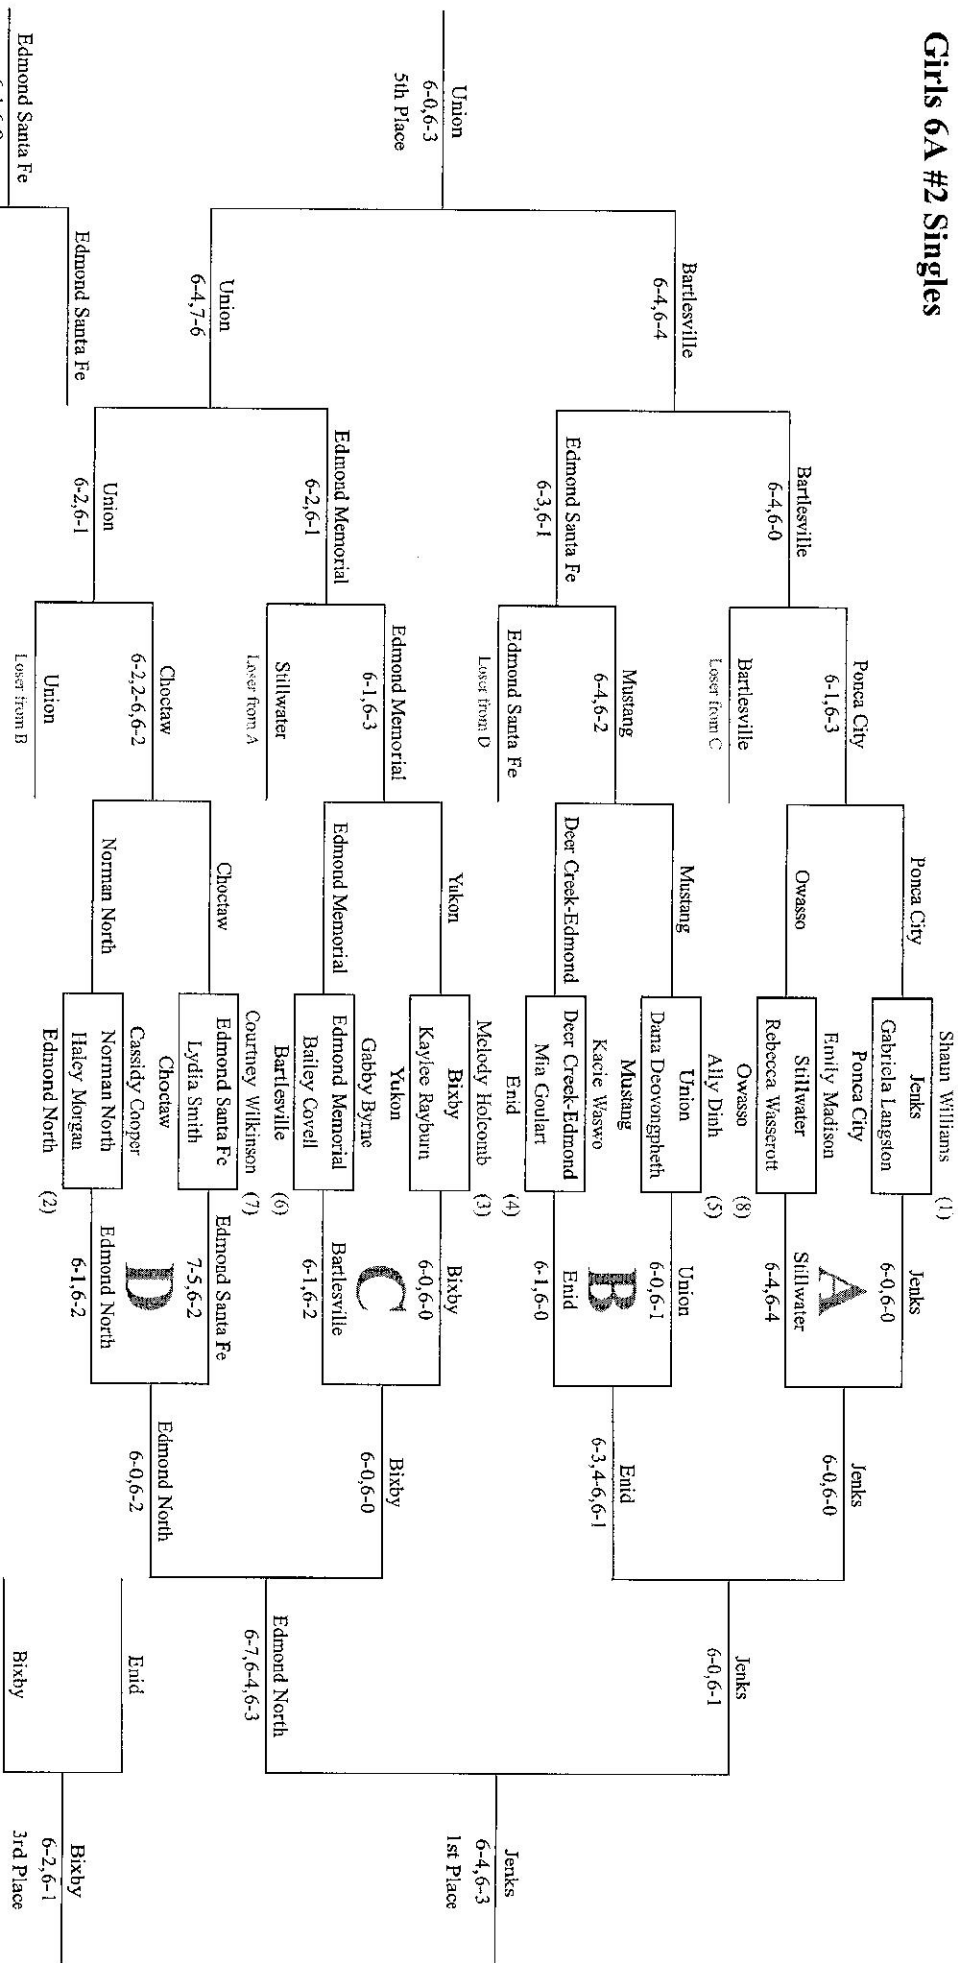

Girls 6A #1 Singles

Girls 6A #2 Singles

Team Scoring: 1st - 9pts; 2nd - 7pts; 3rd - 6pts; 4th - 5pts; 5th - 4pts; 6th - 3pts; 7th - 2pts; 8th - 1pt

OK State Tournament Draw

Girls 6A #2 Doubles