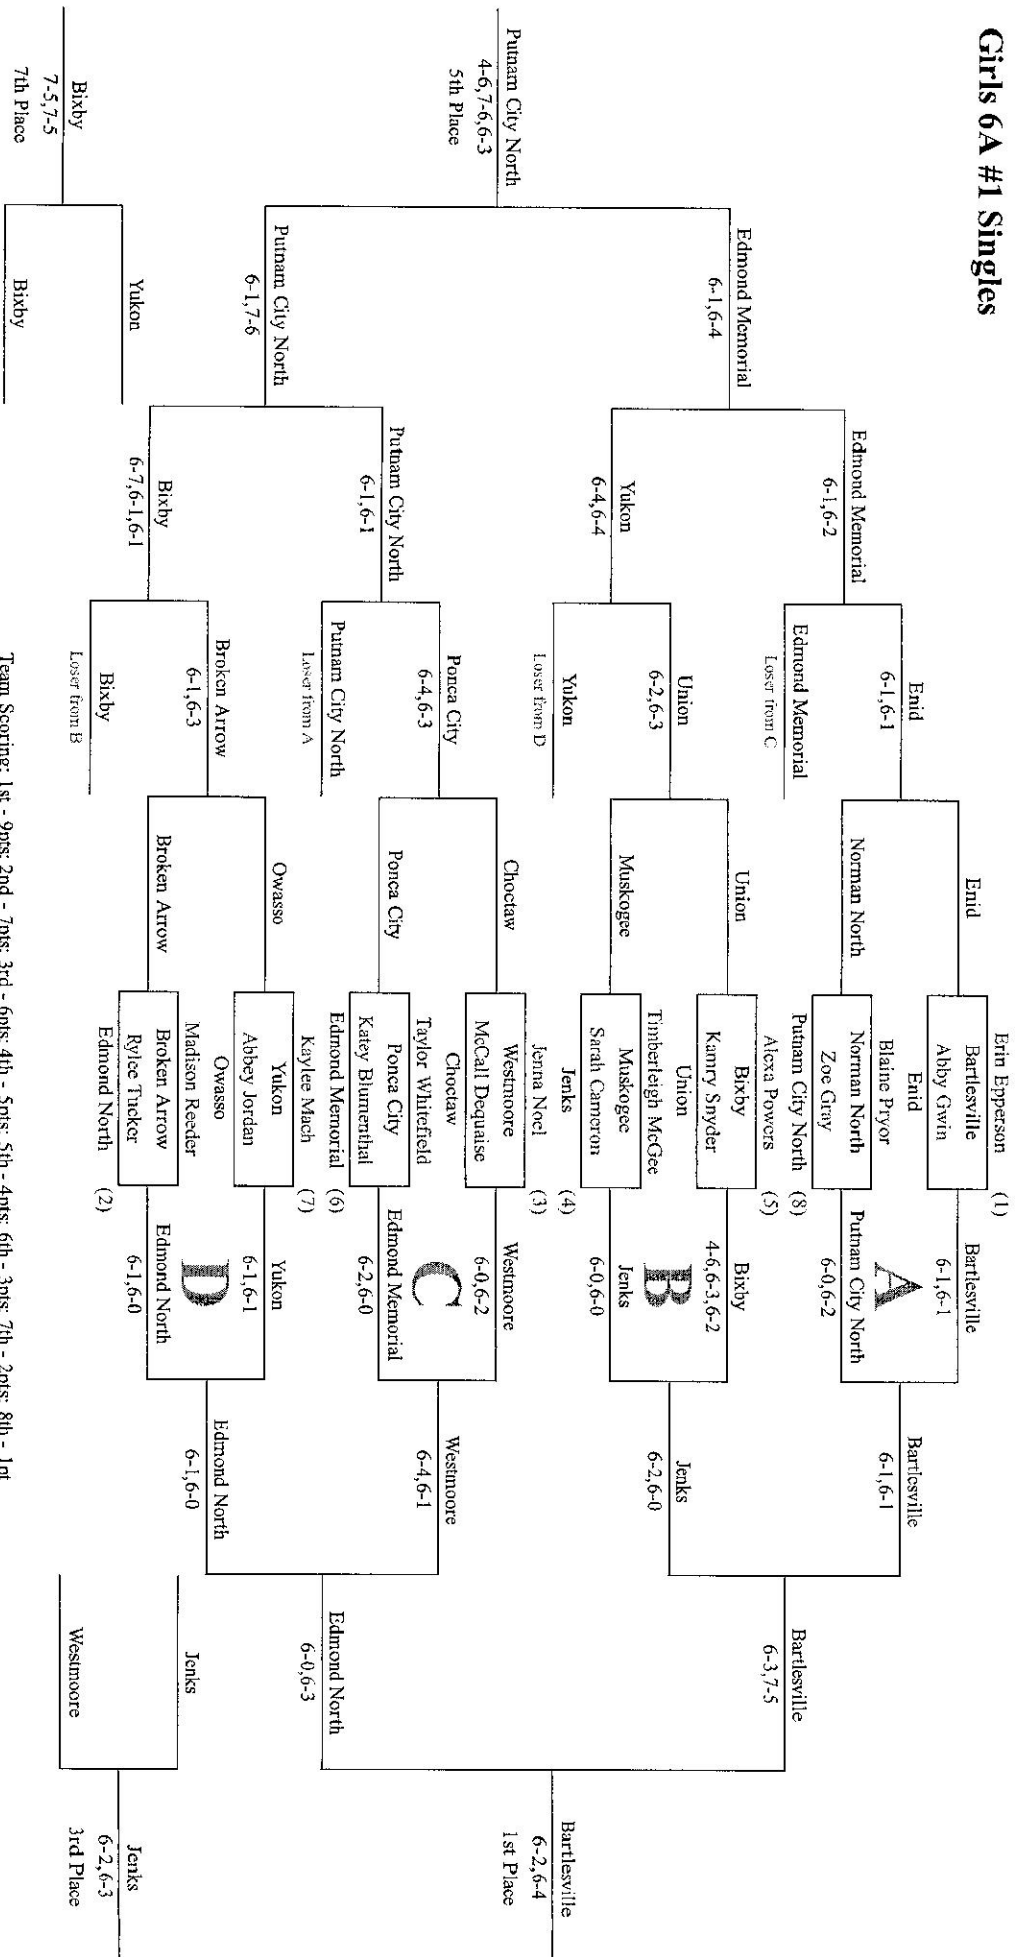

Girls 6A #1 Singles

Girls 6A #2 Singles

Team Scoring: 1st - 9pts; 2nd - 7pts; 3rd - 6pts; 4th - 5pts; 5th - 4pts; 6th - 3pts; 7th - 2pts; 8th - 1pt

OK State Tournament Draw

Girls 6A #2 Doubles