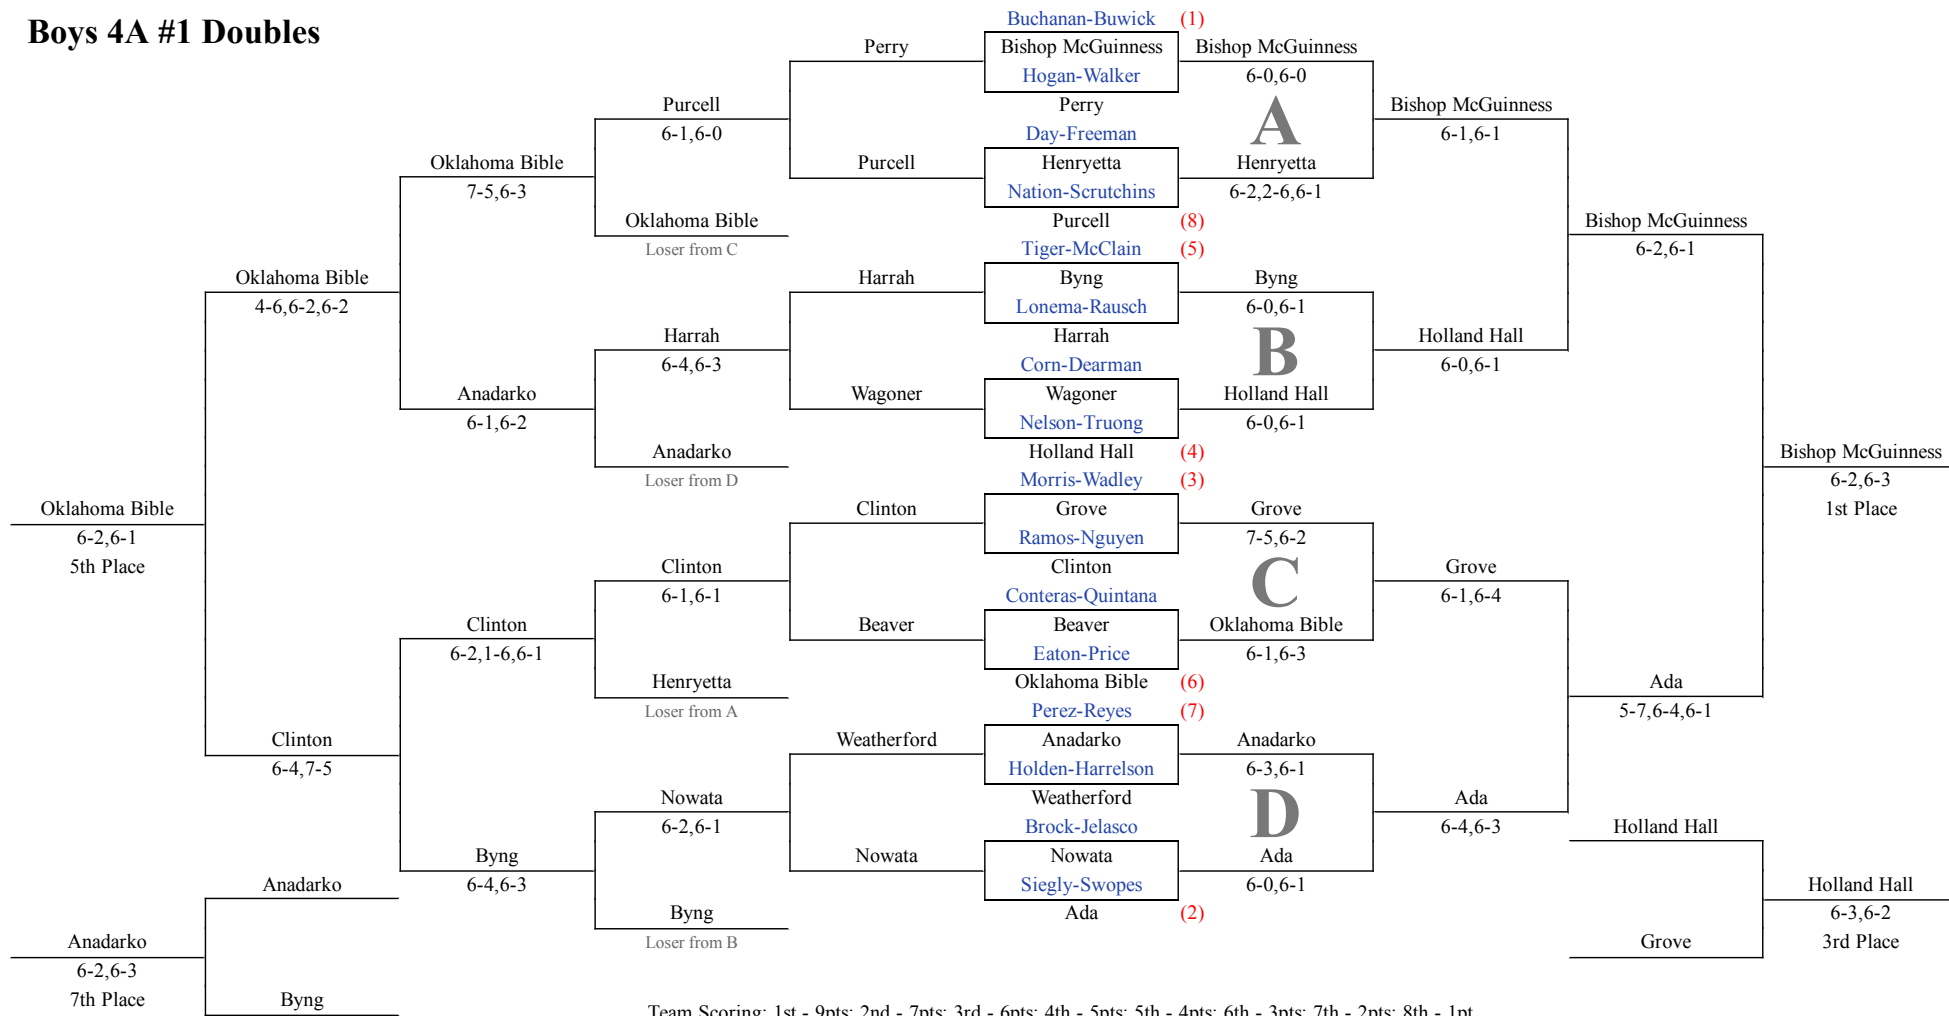

# Boys 4A #1 Doubles

Team Scoring: 1st - 9pts; 2nd - 7pts; 3rd - 6pts; 4th - 5pts; 5th - 4pts; 6th - 3pts; 7th - 2pts; 8th - 1pt