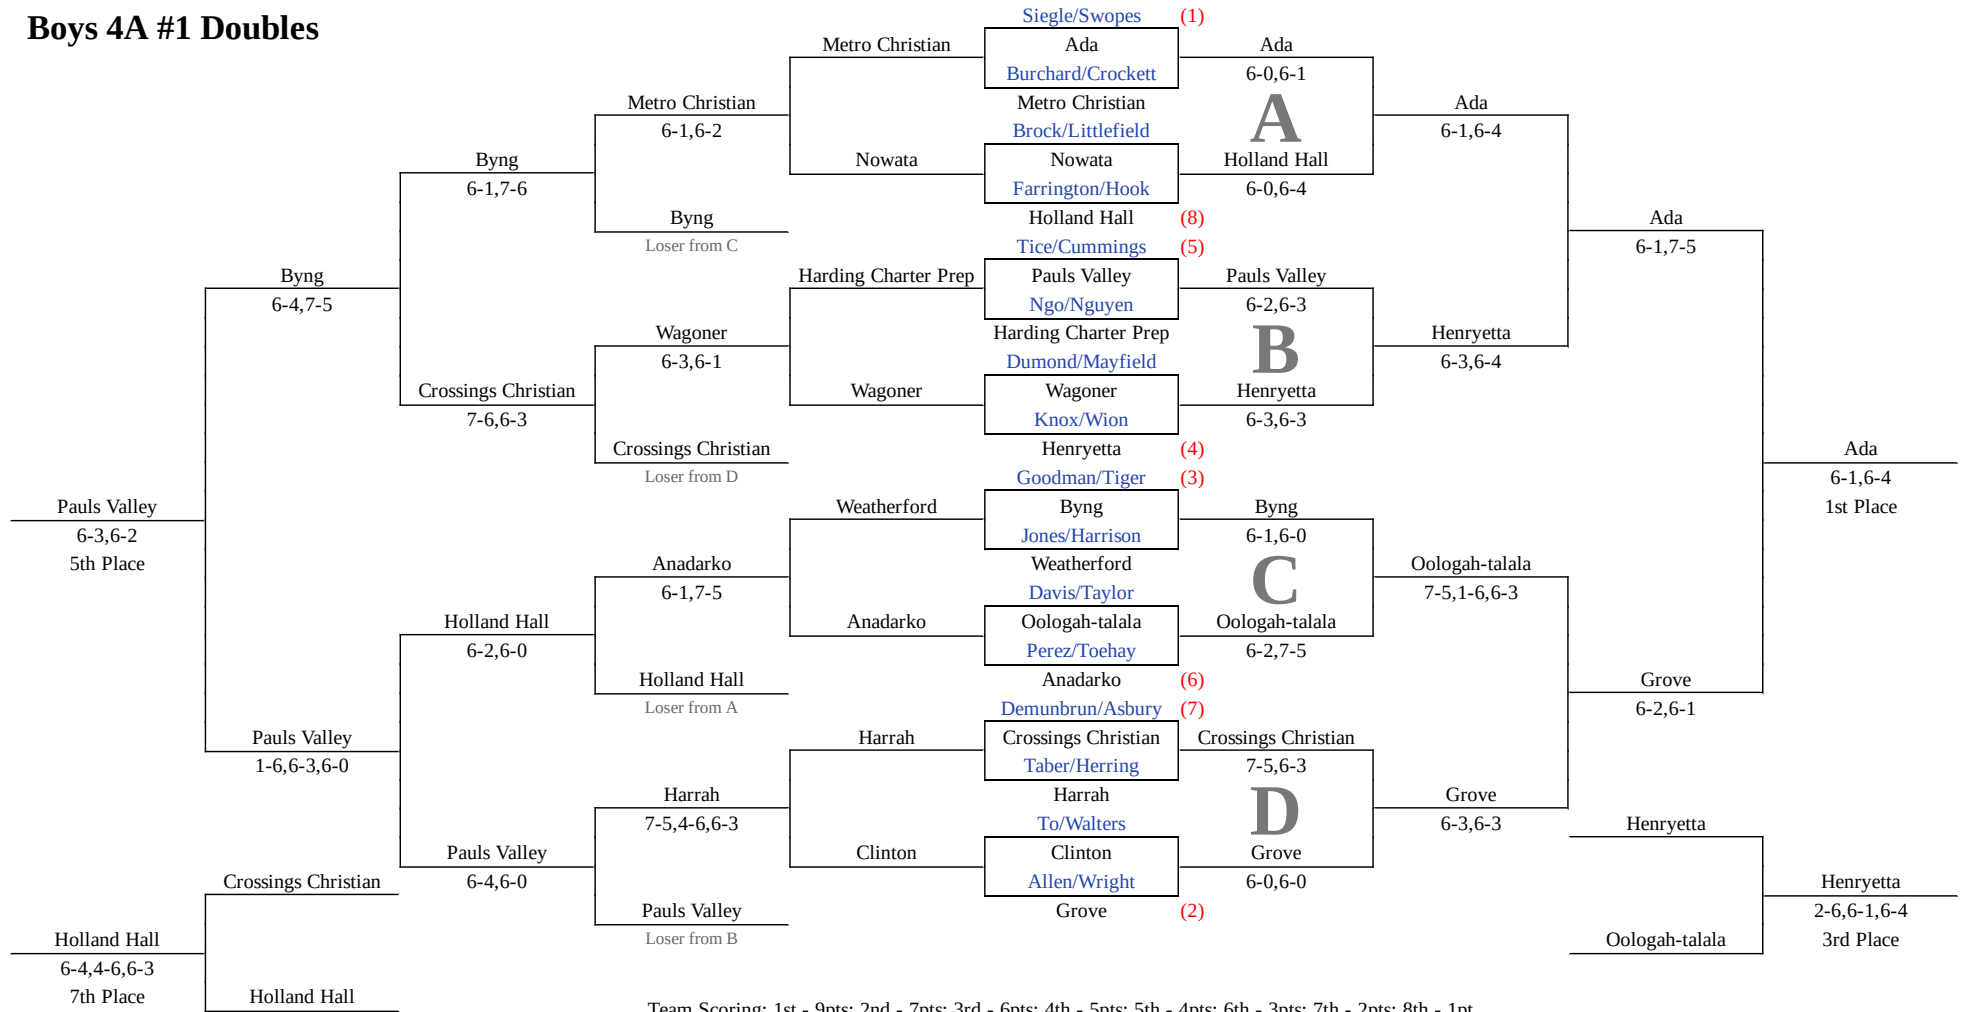

# Boys 4A #1 Doubles

Team Scoring: 1st - 9pts; 2nd - 7pts; 3rd - 6pts; 4th - 5pts; 5th - 4pts; 6th - 3pts; 7th - 2pts; 8th - 1pt