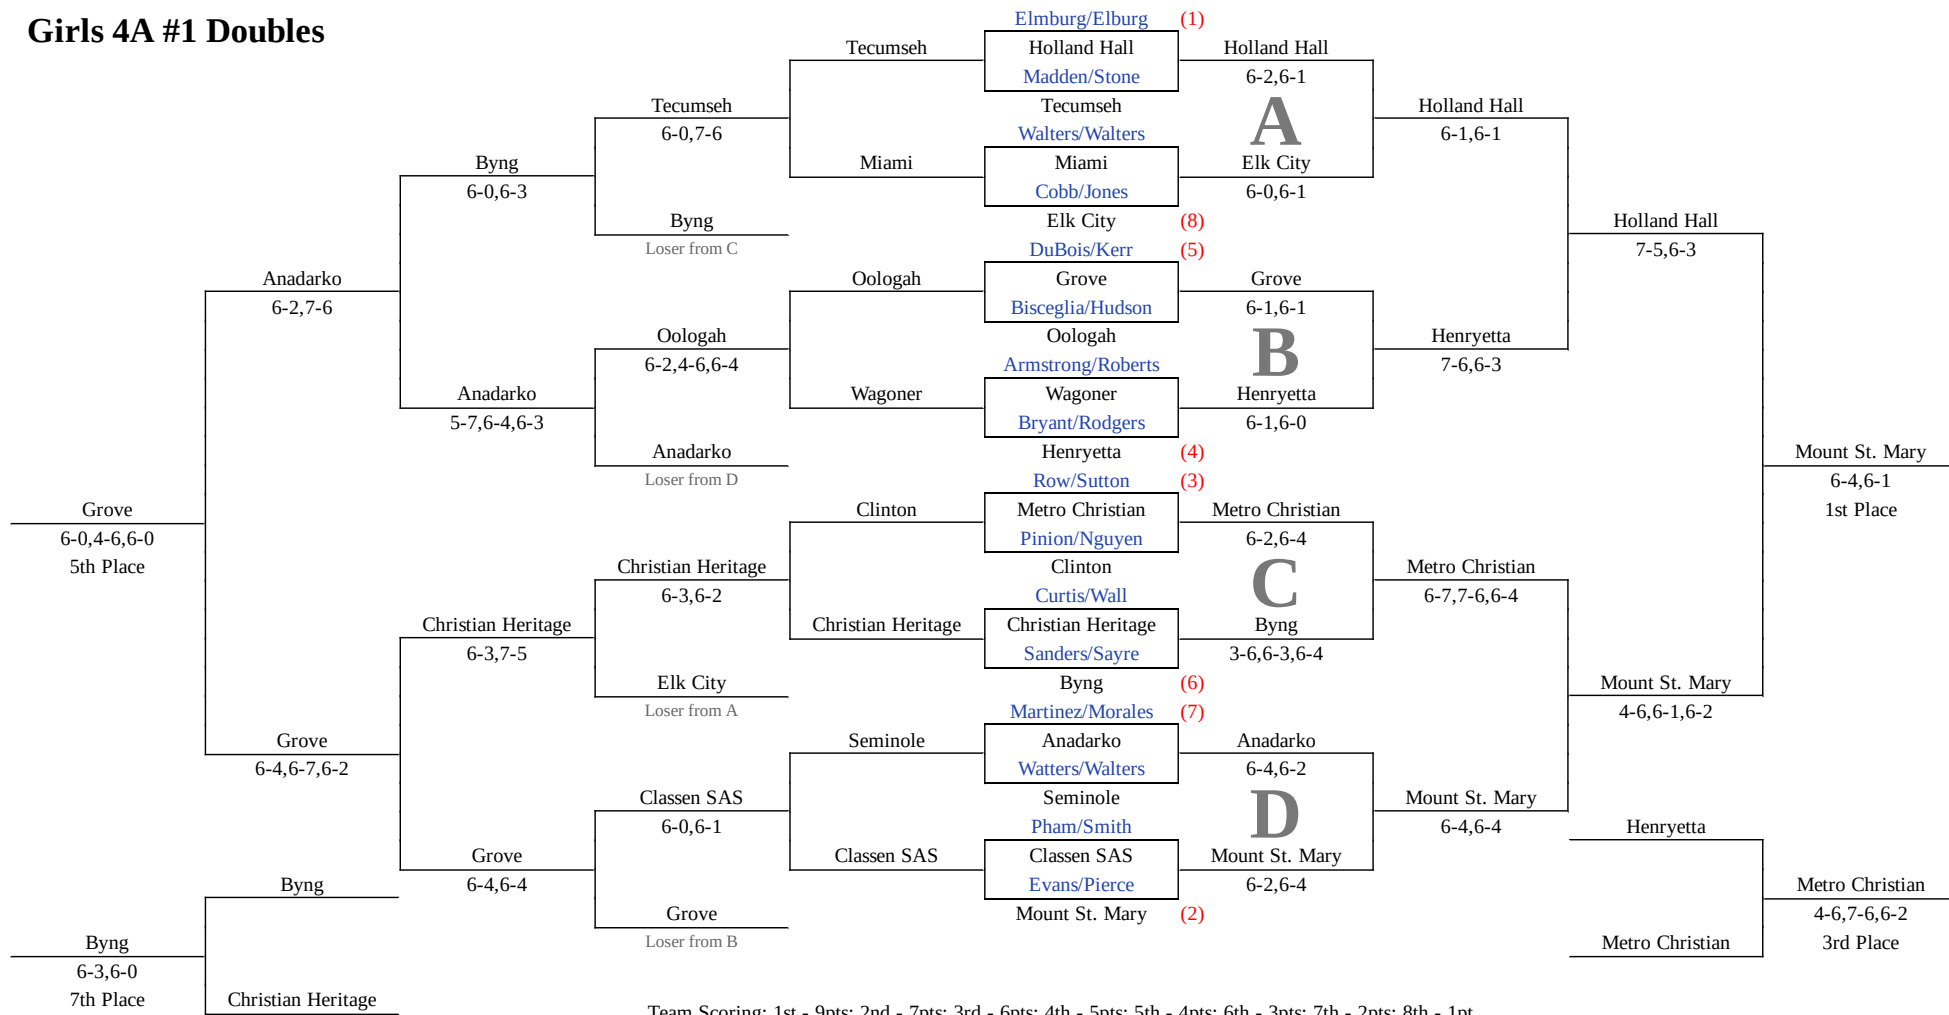

Girls 4A #1 Doubles

Team Scoring: 1st - 9pts; 2nd - 7pts; 3rd - 6pts; 4th - 5pts; 5th - 4pts; 6th - 3pts; 7th - 2pts; 8th - 1pt