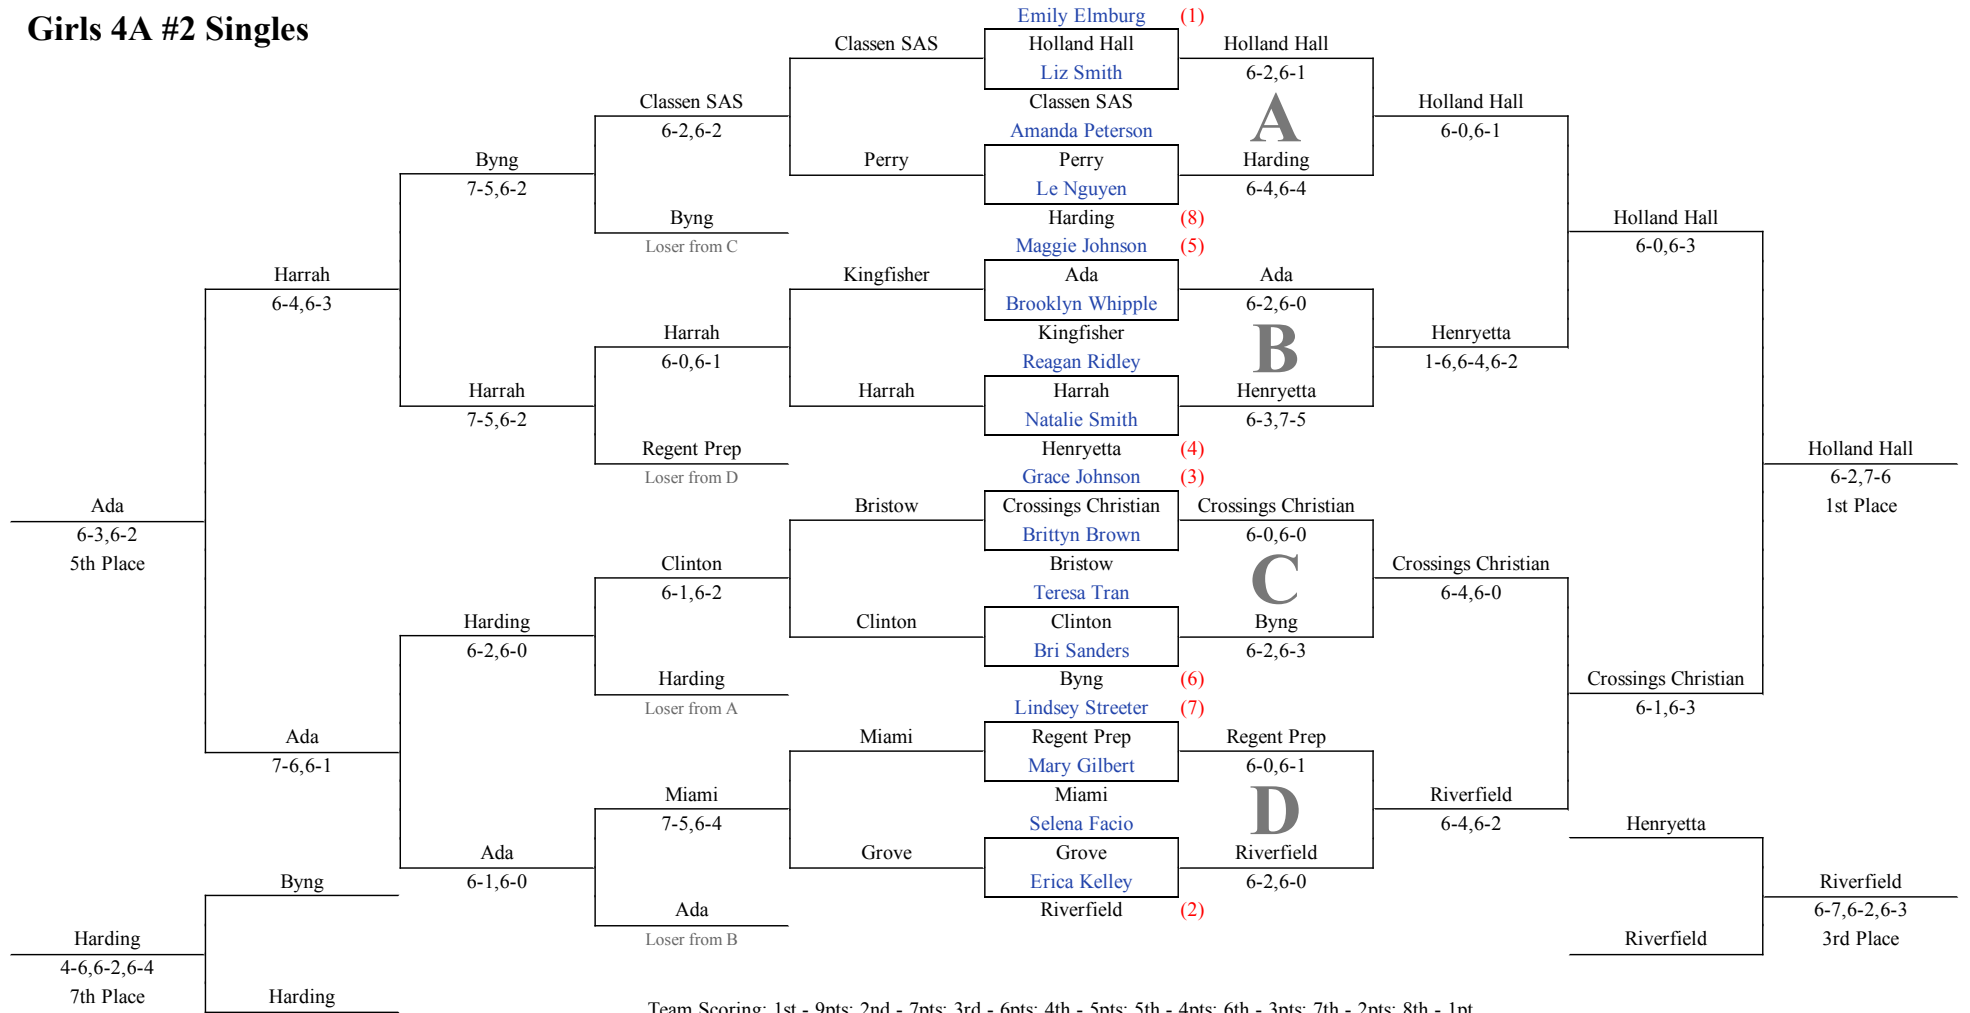

# Girls 4A #2 Singles

Team Scoring: 1st - 9pts; 2nd - 7pts; 3rd - 6pts; 4th - 5pts; 5th - 4pts; 6th - 3pts; 7th - 2pts; 8th - 1pt