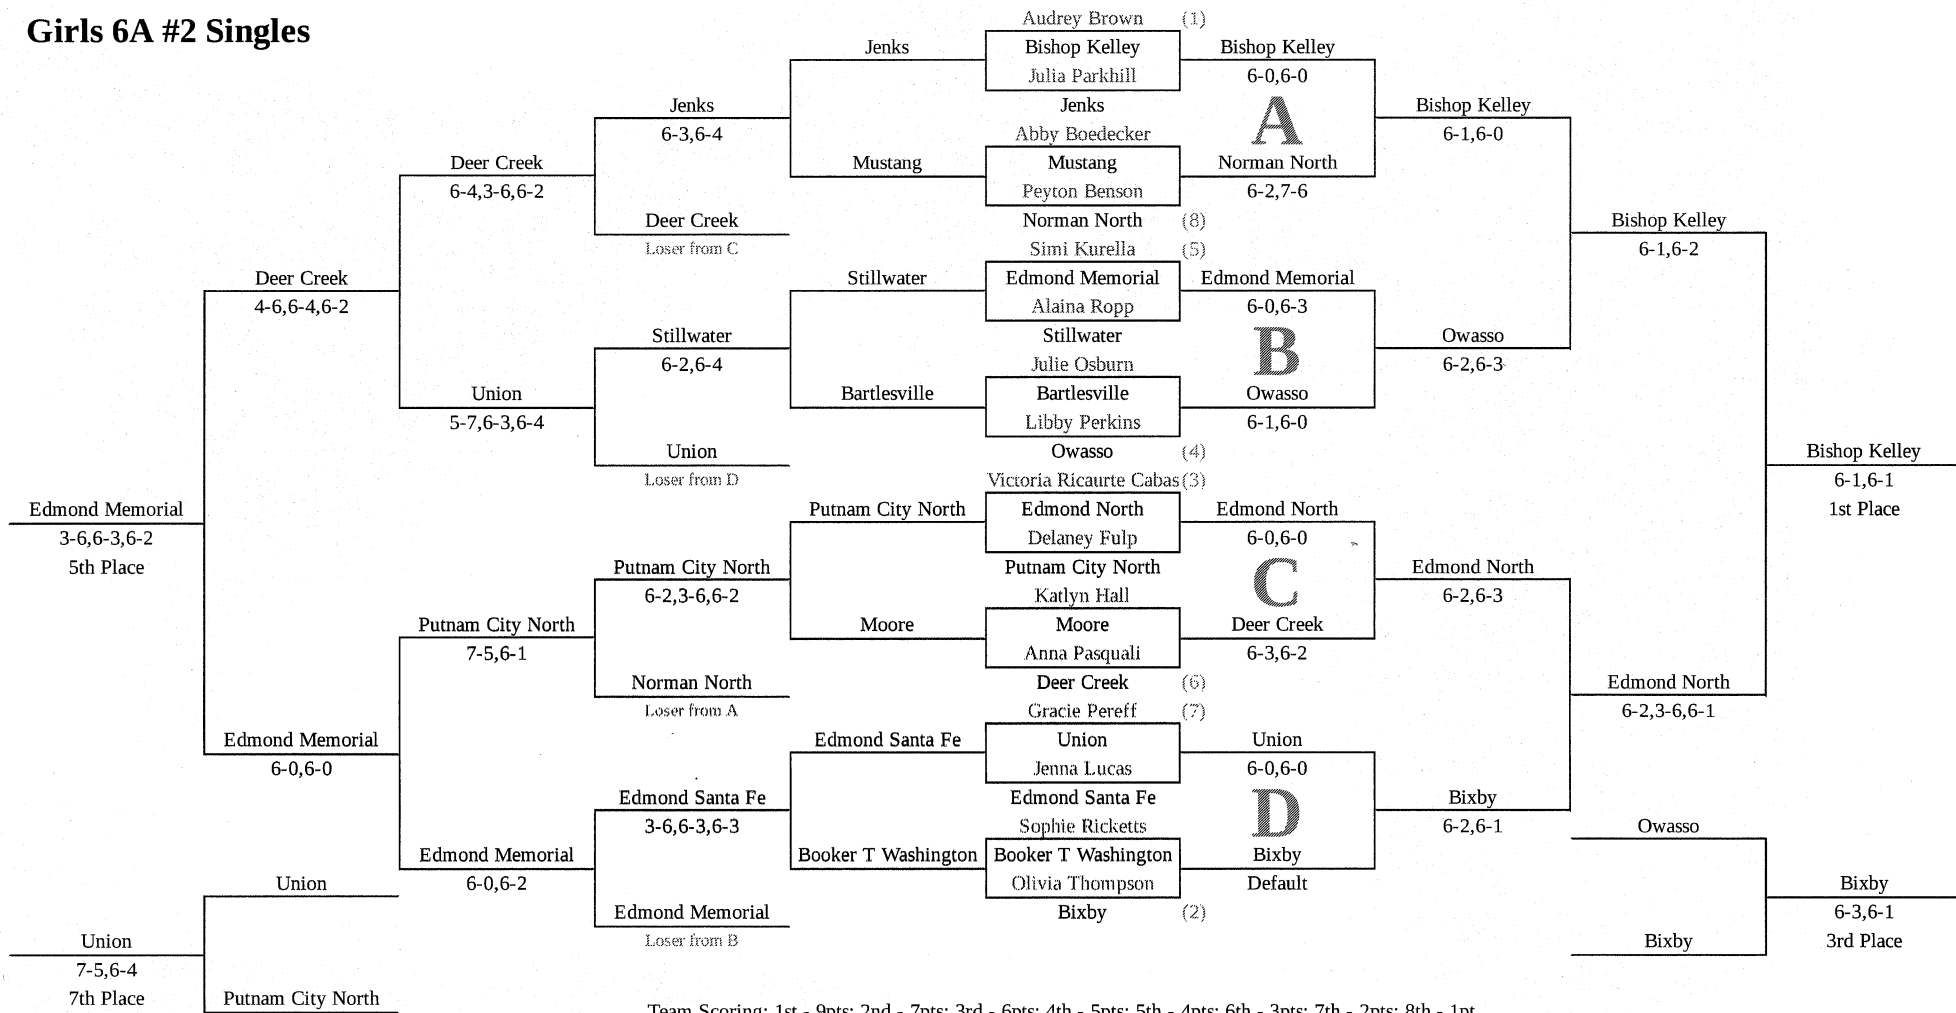

Girls 6A #2 Singles

Team Scoring: 1st - 9pts; 2nd - 7pts; 3rd - 6pts; 4th - 5pts; 5th - 4pts; 6th - 3pts; 7th - 2pts; 8th - 1pt

Girls 6A #2 Doubles