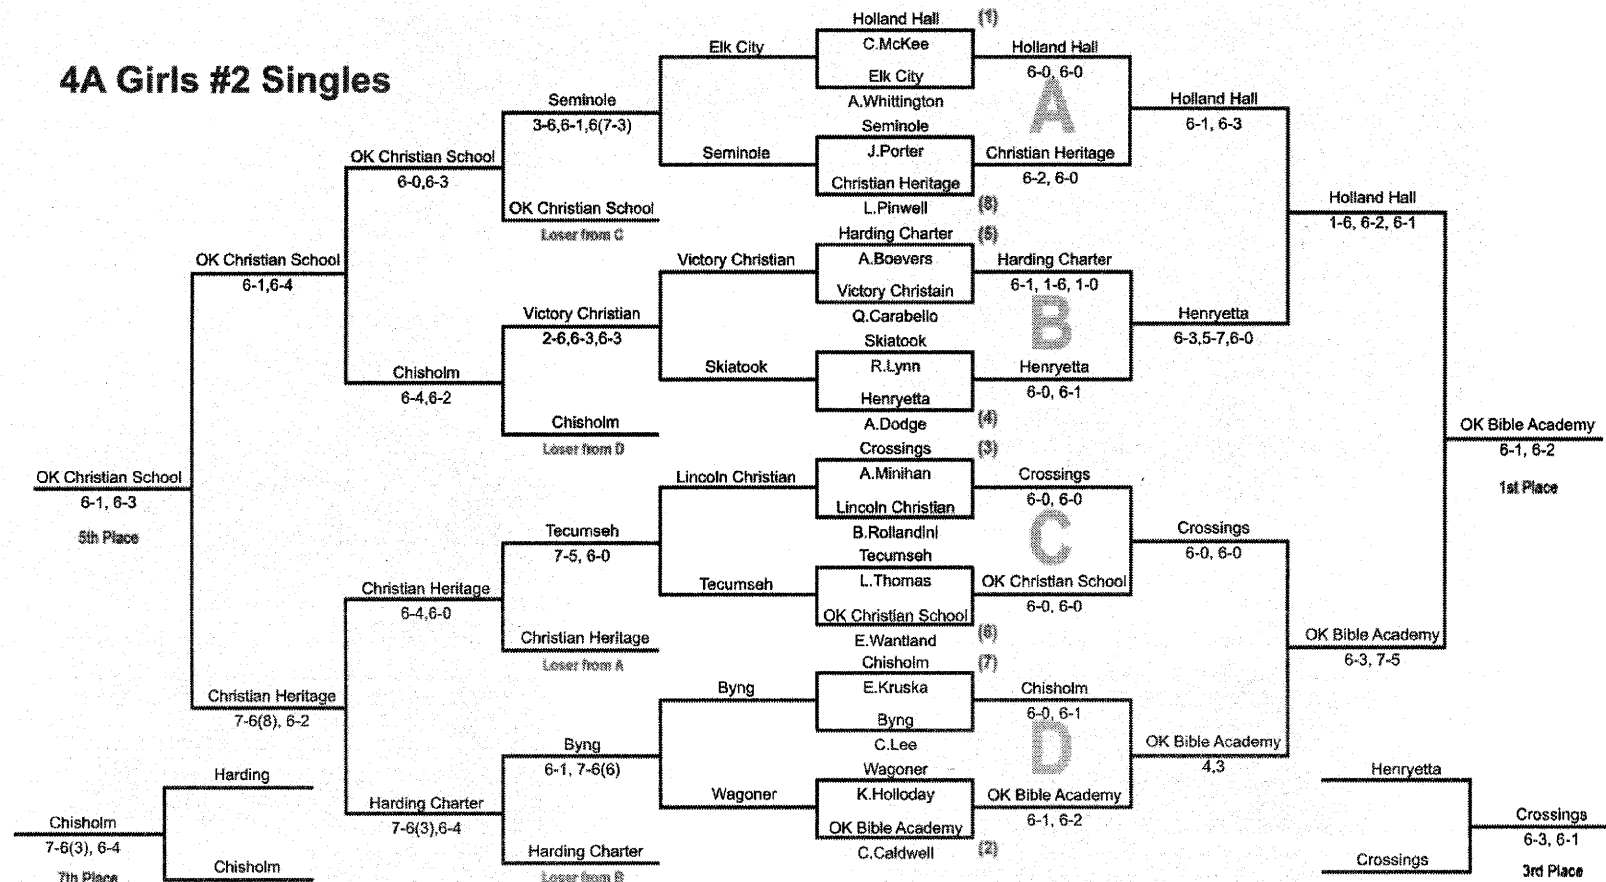

4A Girls #2 Singles

Team Scoring: 1st - 9pts; 2nd - 7pts; 3rd - 6pts; 4th - 5pts; 5th - 4pts; 6th - 3pts; 7th - 2pts; 8th - 1pt.