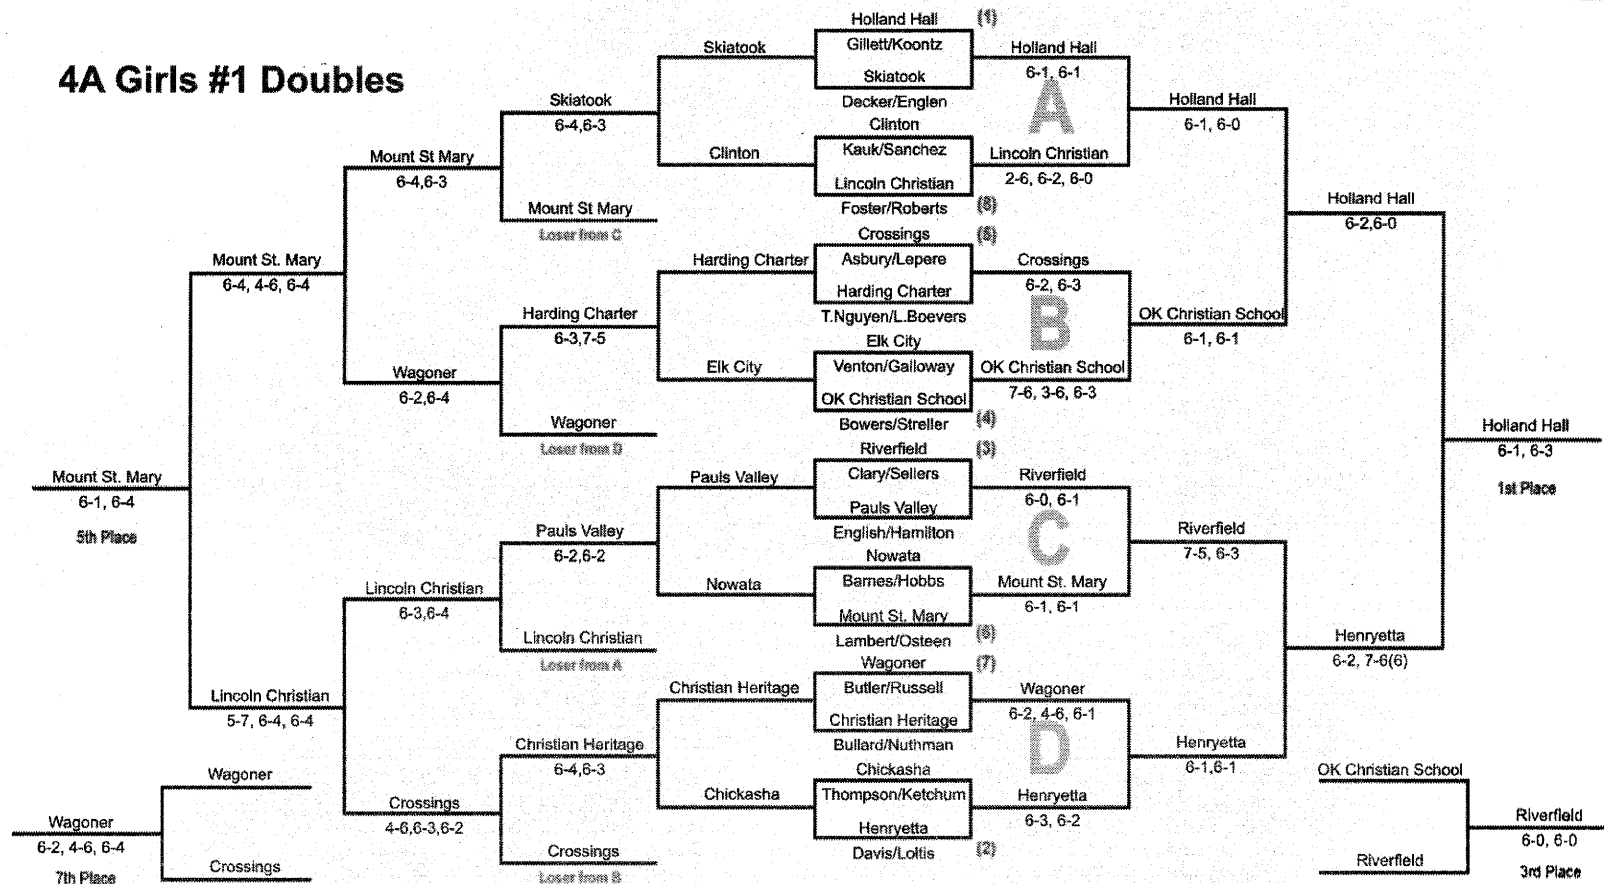

4A Girls #1 Doubles

Team Scoring: 1st - 9pts; 2nd - 7pts; 3rd - 6pts; 4th - 5pts; 5th - 4pts; 6th - 3pts; 7th - 2pts; 8th - 1pt.