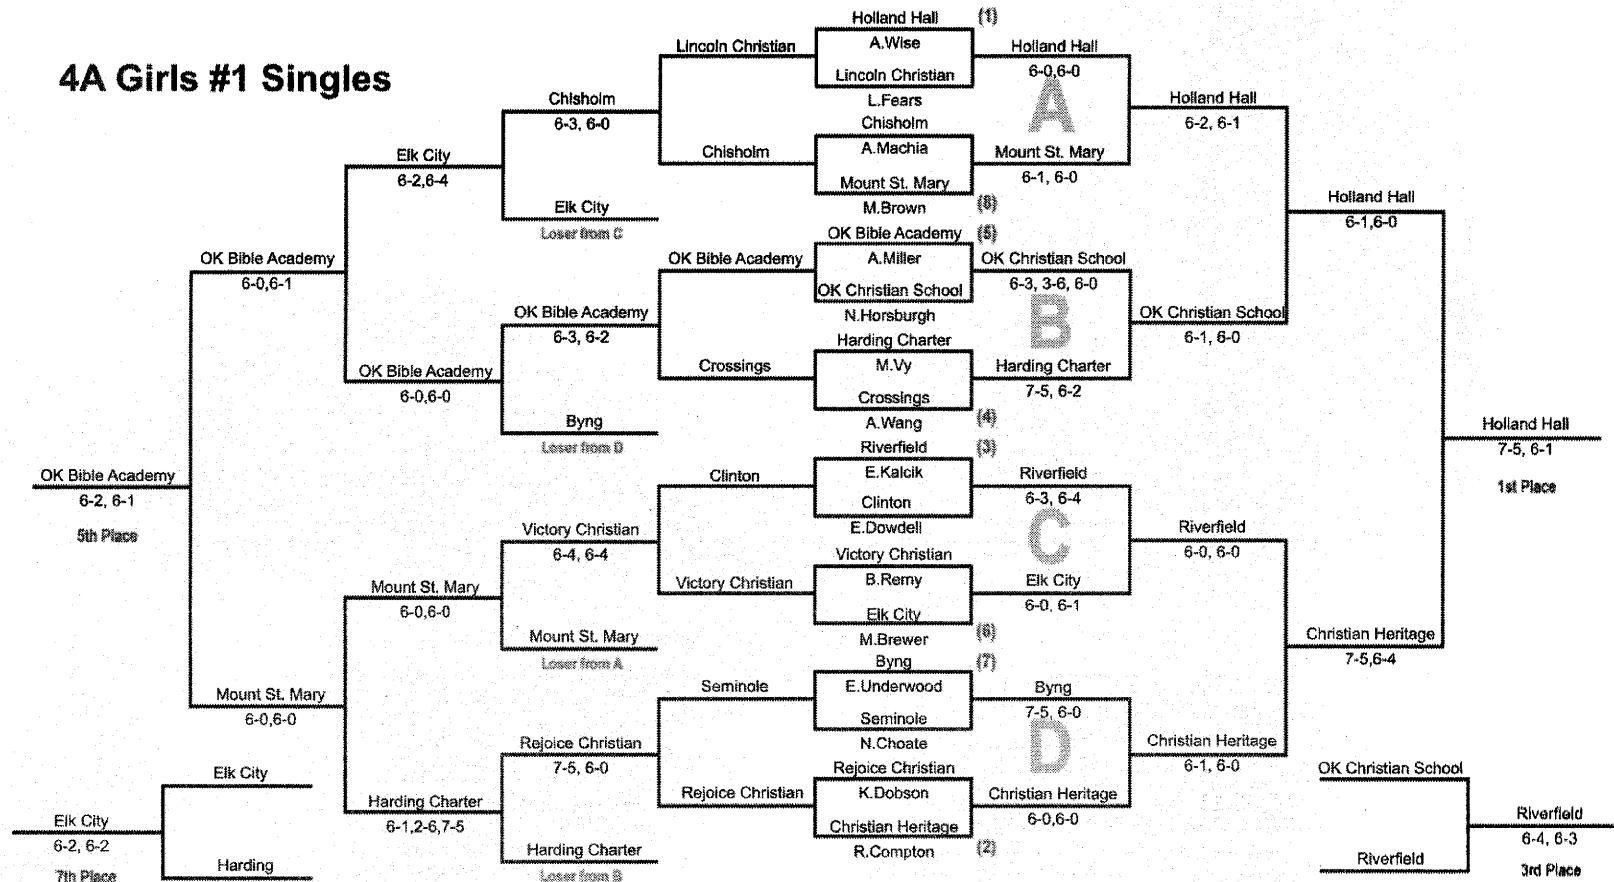

# 4A Girls #1 Singles

Team Scoring: 1st - 9pts; 2nd - 7pts; 3rd - 6pts; 4th - 5pts; 5th - 4pts; 6th - 3pts; 7th - 2pts; 8th - 1pt.