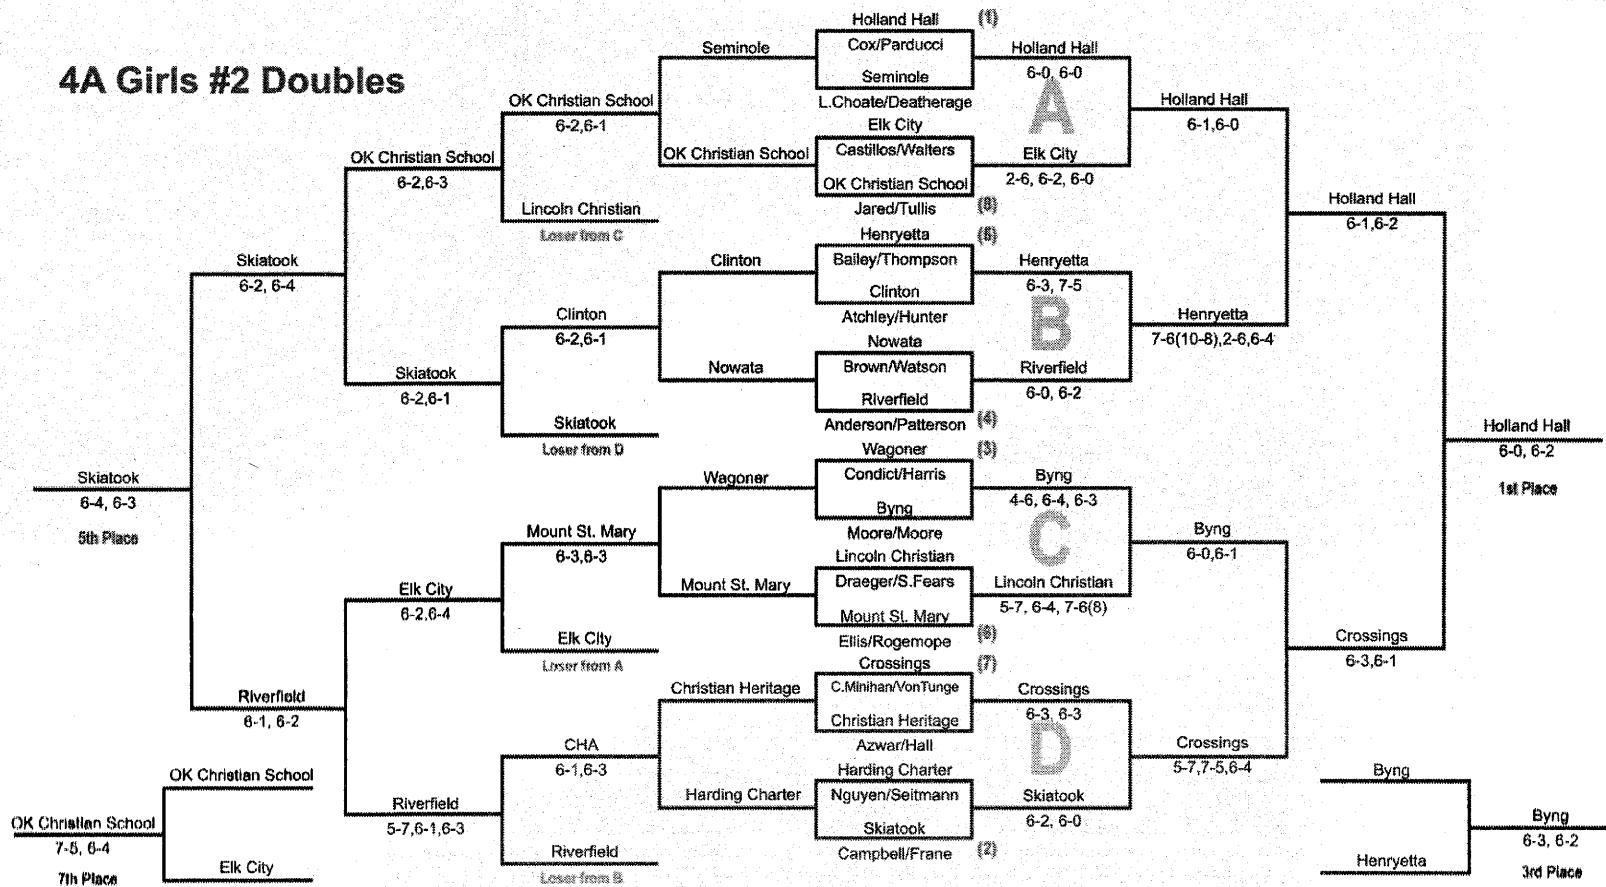

4A Girls #2 Doubles

Team Scoring: 1st - 9pts; 2nd - 7pts; 3rd - 5pts; 4th - 5pts; 5th - 4pts; 6th - 3pts; 7th - 2pts; 8th - 1pt.