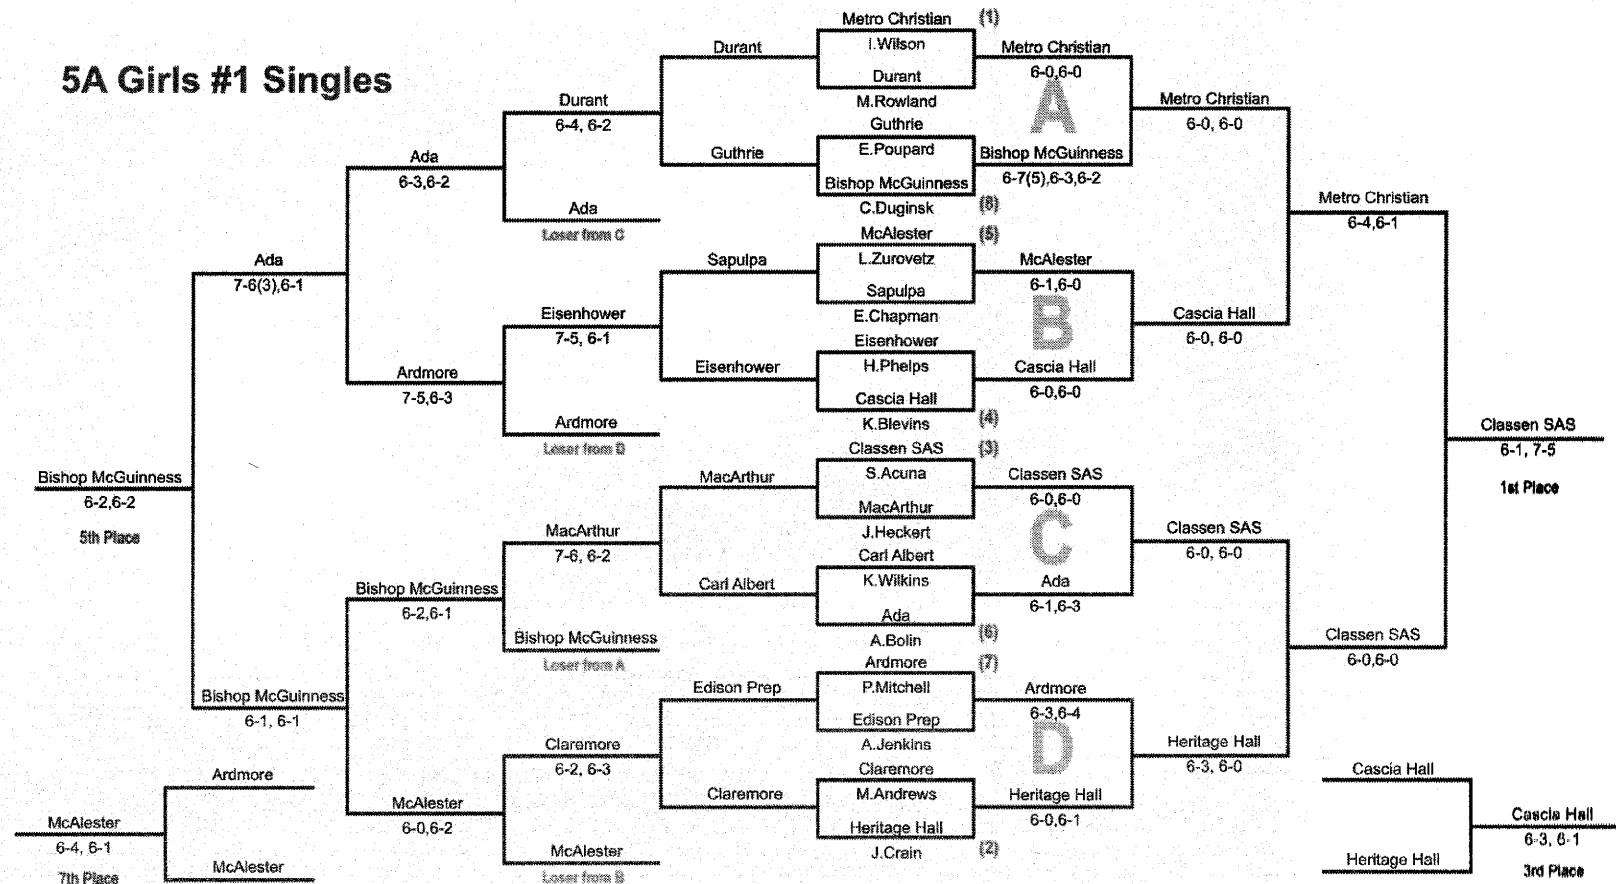

# 5A Girls #1 Singles

Team Scoring: 1st - 9pts; 2nd - 7pts; 3rd - 6pts; 4th - 5pts; 5th - 4pts; 6th - 3pts; 7th - 2pts; 8th - 1pt.