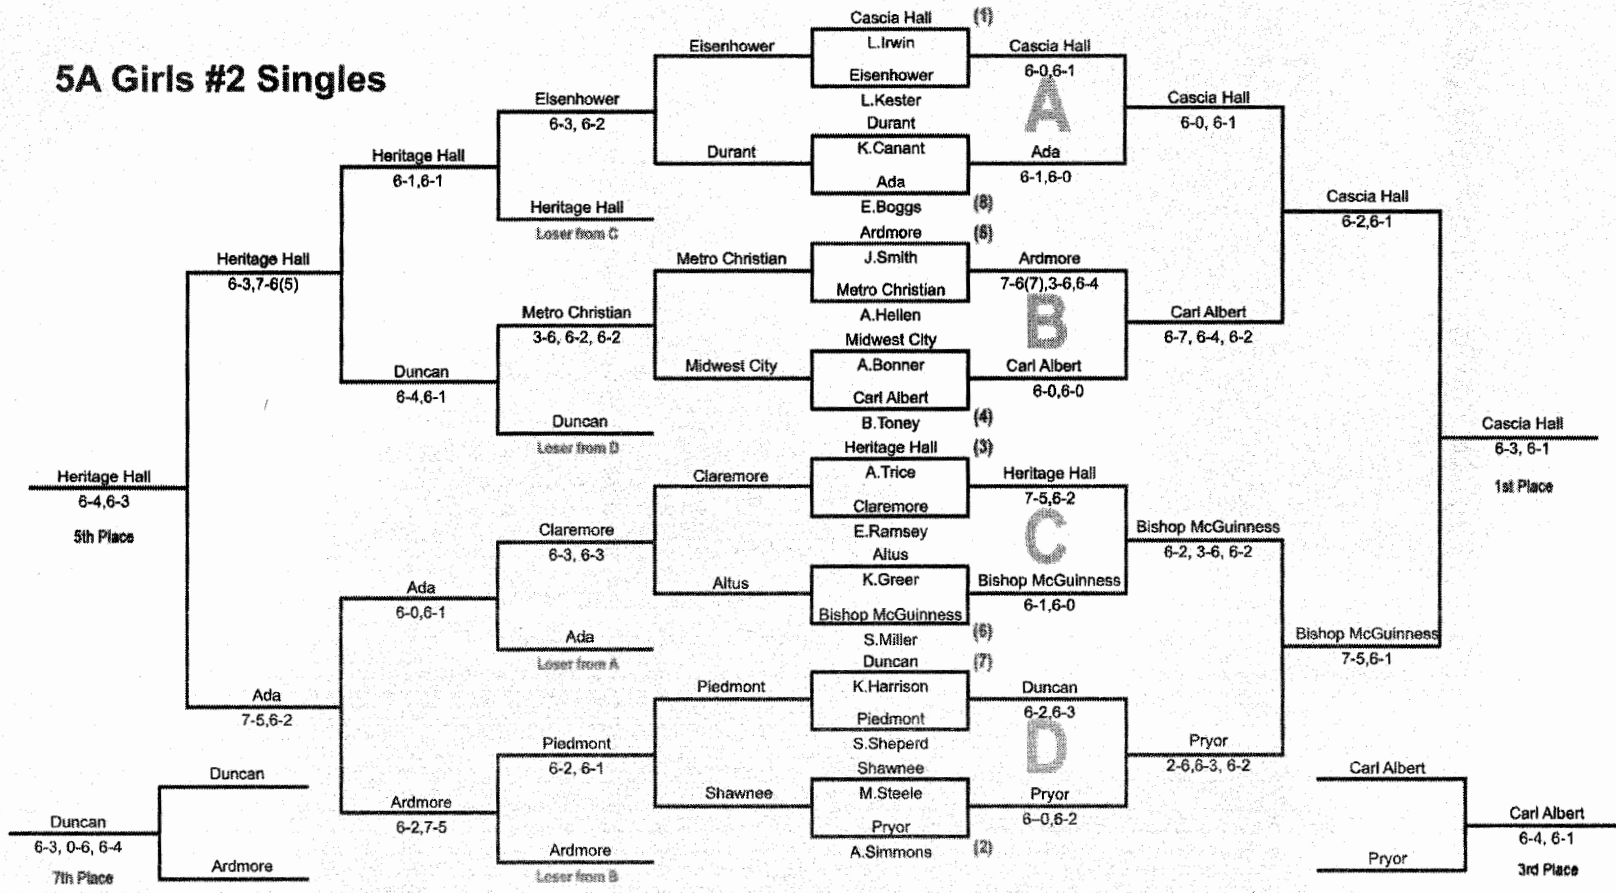

5A Girls #2 Singles

Team Scoring: 1st - 9pts; 2nd - 7pts; 3rd - 6pts; 4th - 5pts; 5th - 4pts; 6th - 3pts; 7th - 2pts; 8th - 1pt.