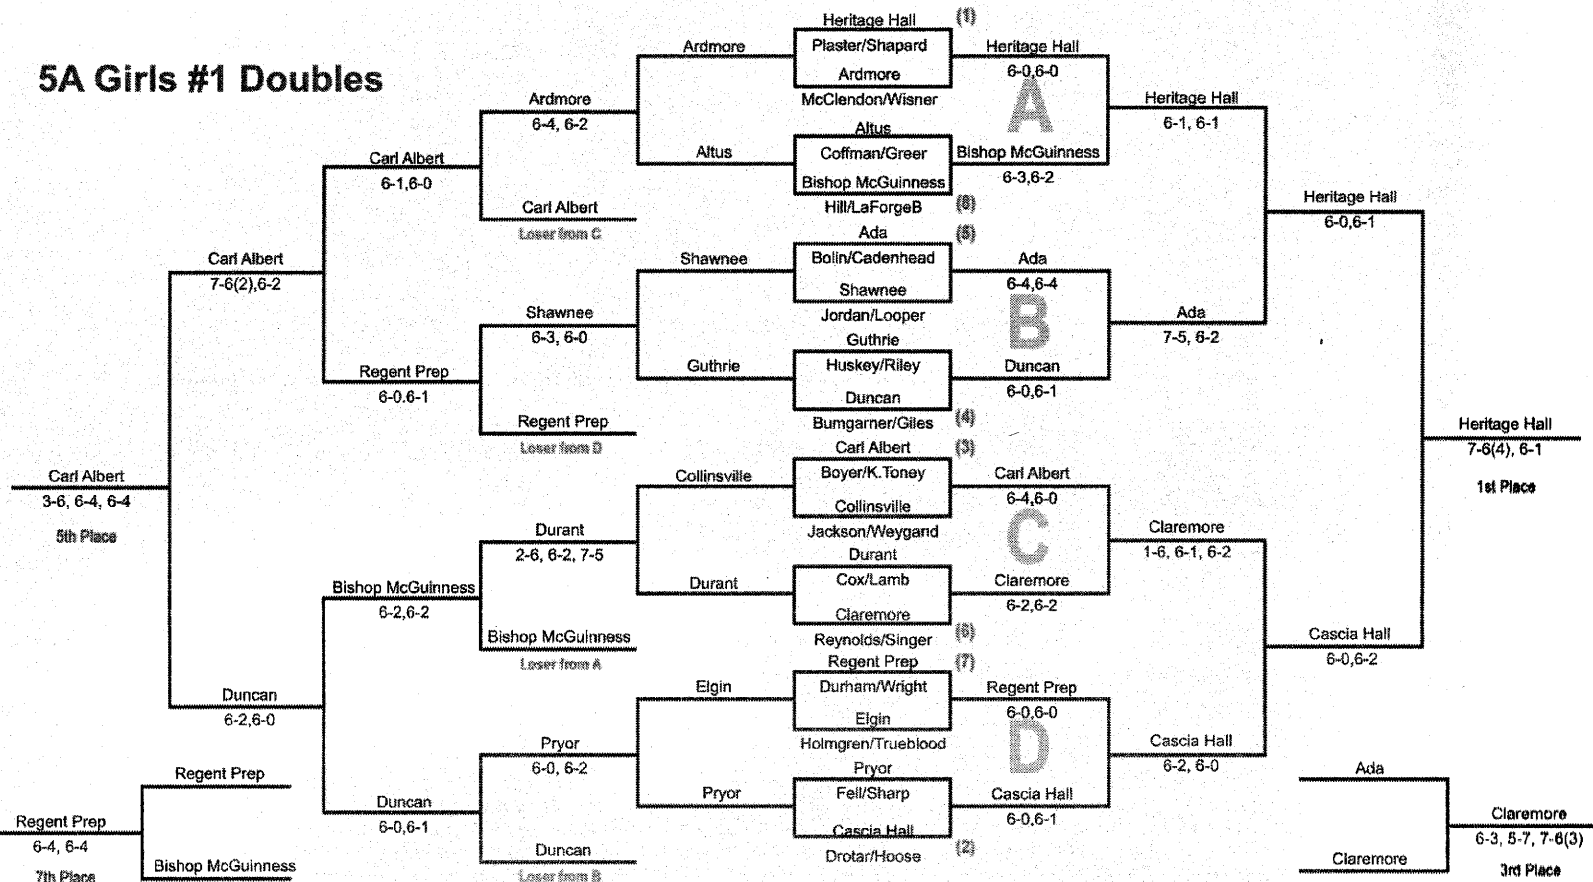

5A Girls #1 Doubles

Team Scoring: 1st - 9pts; 2nd - 7pts; 3rd - 6pts; 4th - 5pts; 5th - 4pts; 6th - 3pts; 7th - 2pts; 8th - 1pt.