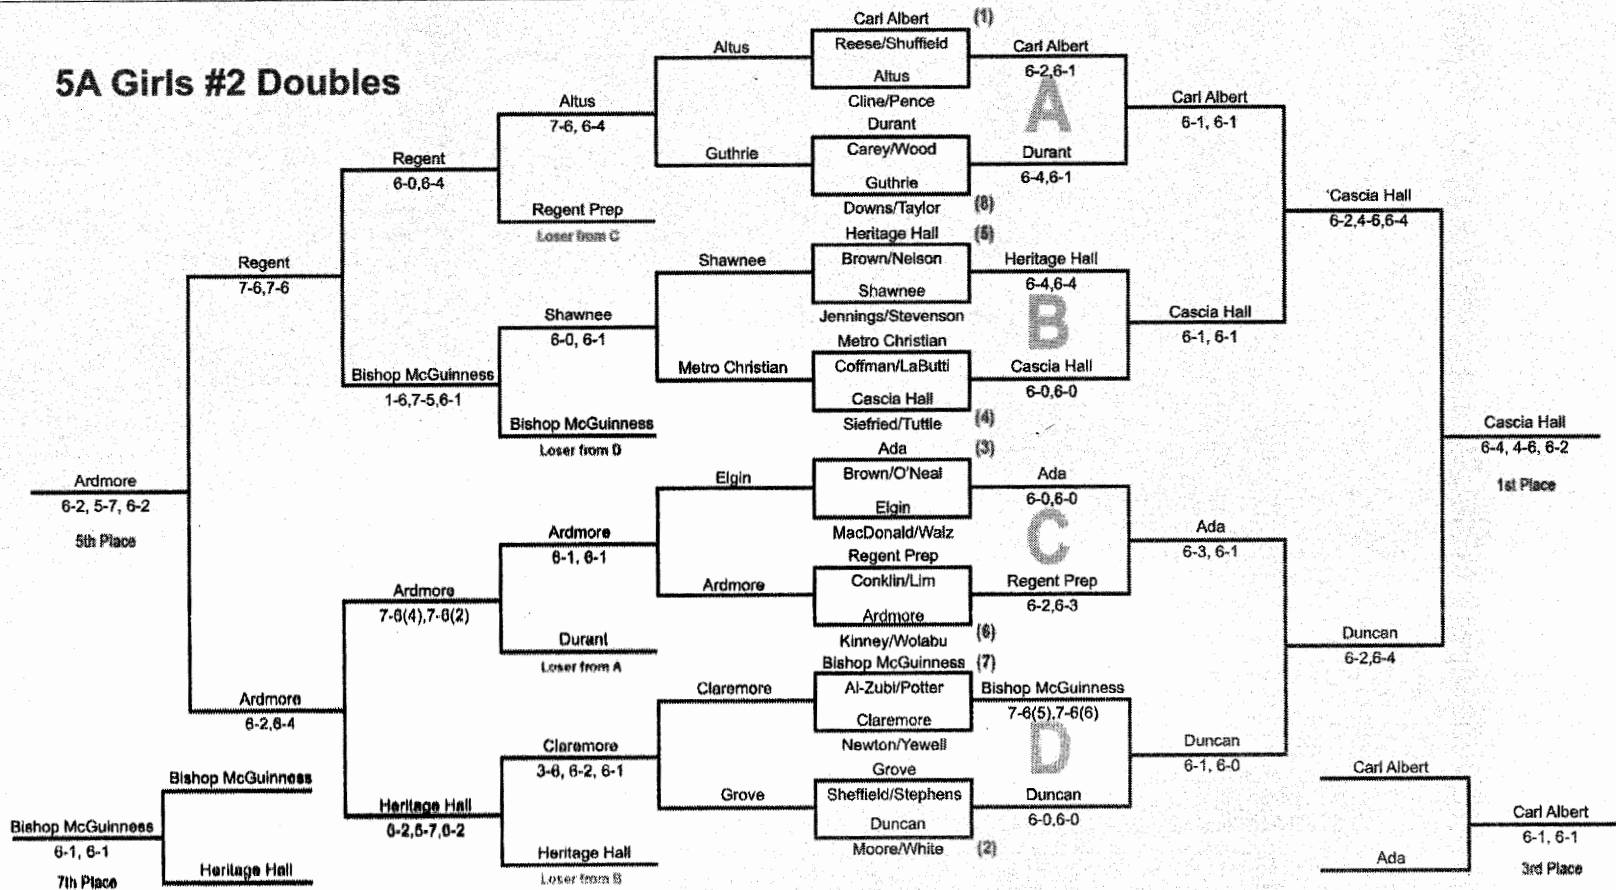

5A Girls #2 Doubles

Team Scoring: 1st - 9pts; 2nd - 7pts; 3rd - 6pts; 4th - 5pts; 5th - 4pts; 6th - 3pts; 7th - 2pts; 8th - 1pt.