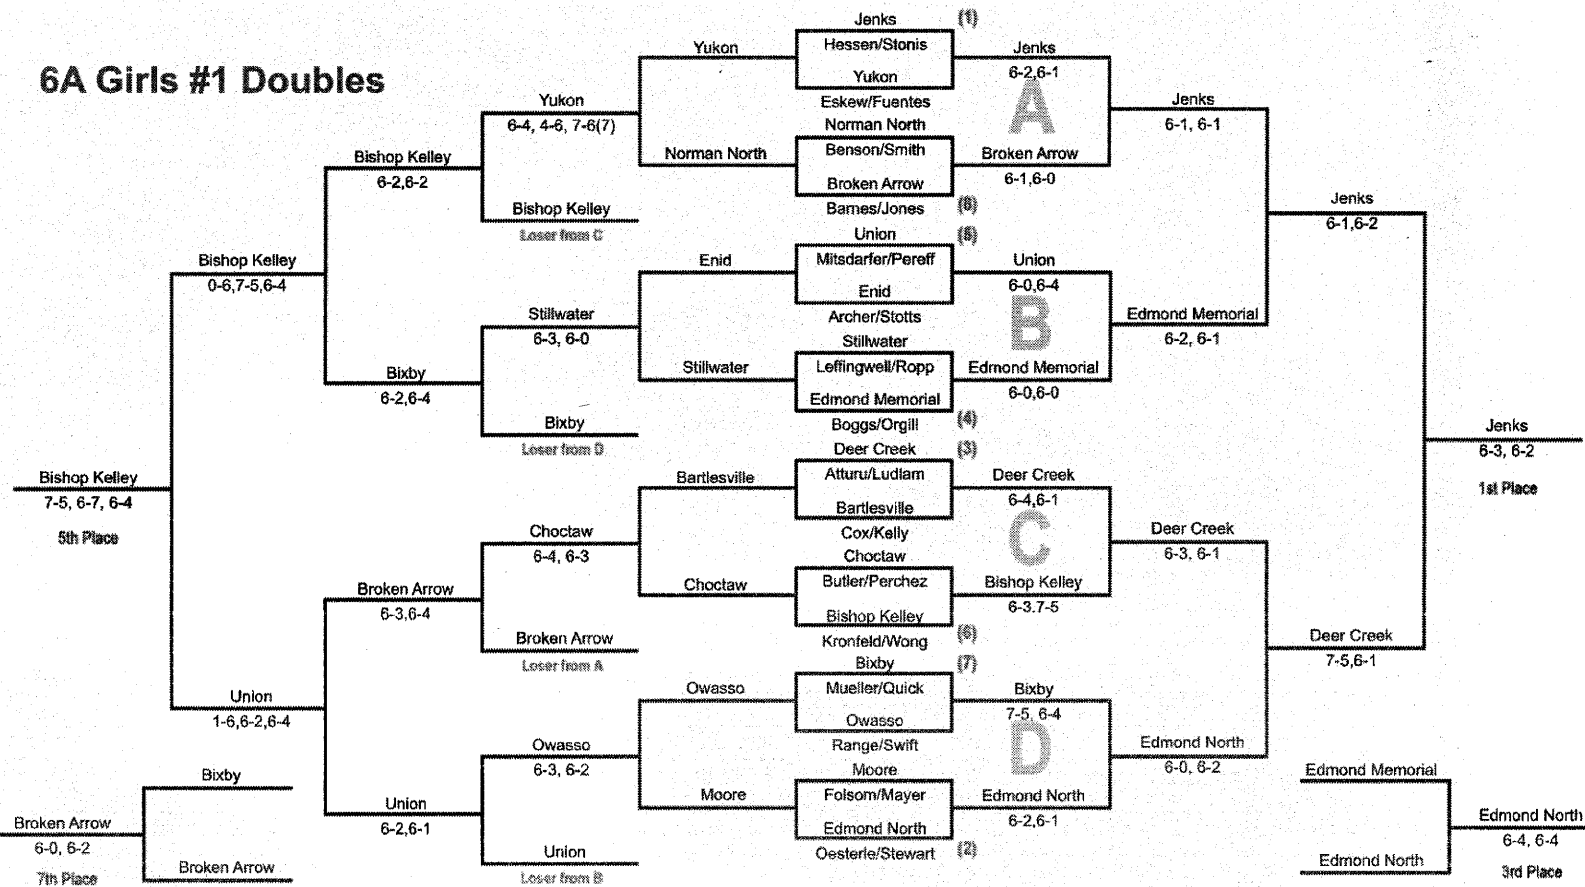

6A Girls #1 Singles

Team Scoring: 1st - 9pts; 2nd - 7pts; 3rd - 6pts; 4th - 5pts; 5th - 4pts; 6th - 3pts; 7th - 2pts; 8th - 1pt.

6A Girls #2 Singles

Team Scoring: 1st - 9pts; 2nd - 7pts; 3rd - 6pts; 4th - 5pts; 5th - 4pts; 6th - 3pts; 7th - 2pts; 8th - 1pt.

6A Girls #1 Doubles

Team Scoring. 1st - 9pts; 2nd - 7pts; 3rd - 6pts; 4th - 5pts; 5th - 4pts; 6th - 3pts; 7th - 2pts; 8th - 1pt.

6A Girls #2 Doubles

Team Scoring: 1st - 9pts, 2nd - 7pts, 3rd - 6pts, 4th - 5pts, 5th - 4pts, 6th - 3pts, 7th - 2pts, 8th - 1pt.