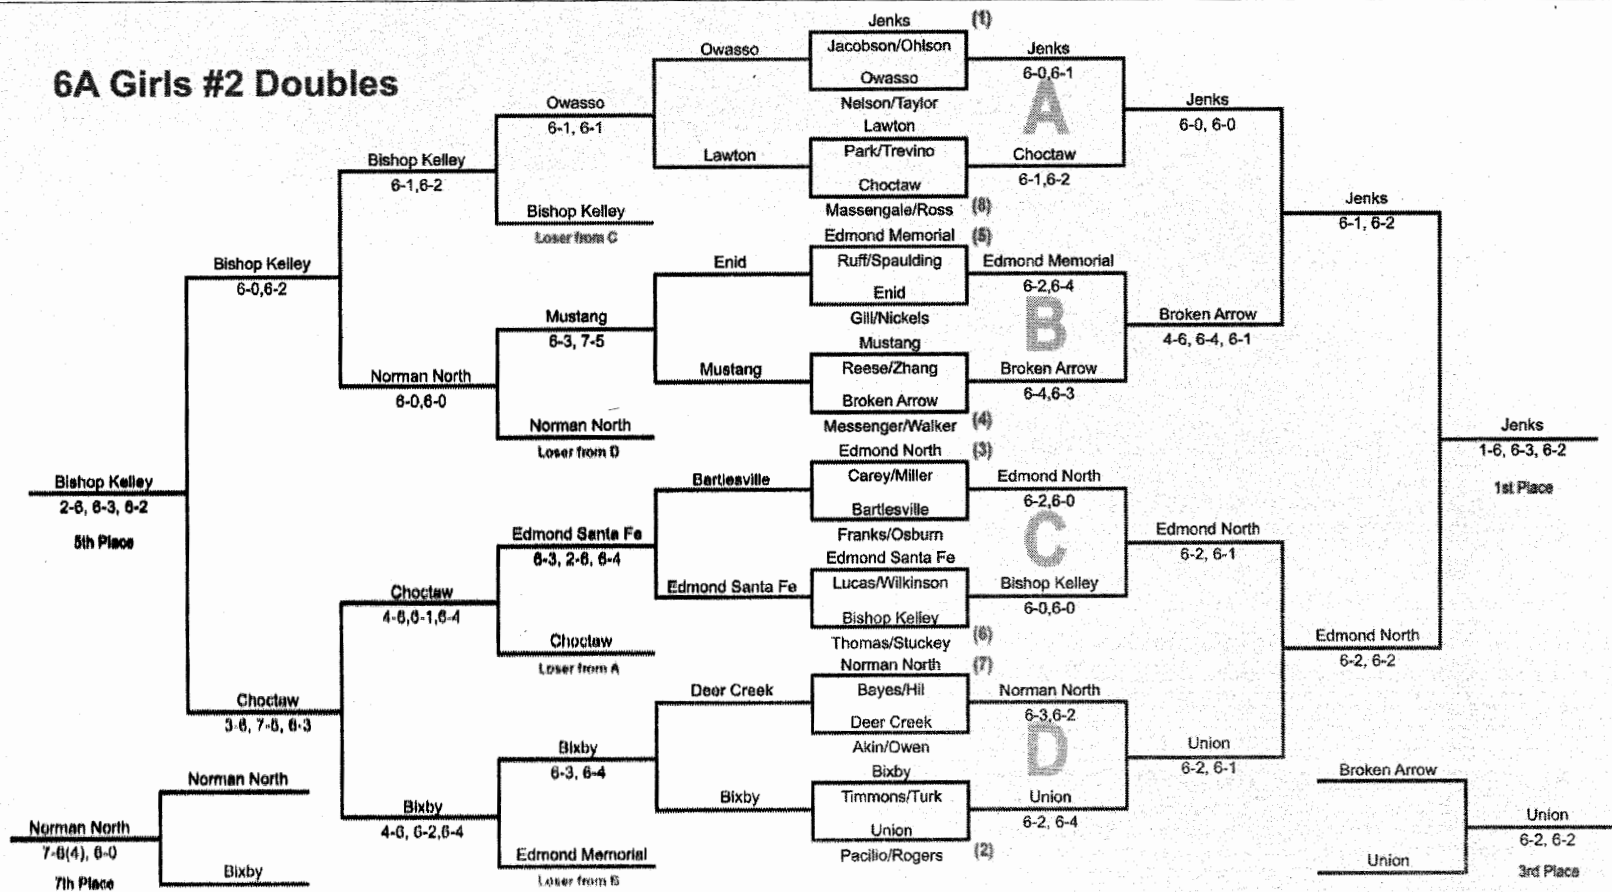

6A Girls #1 Singles

Team Scoring: 1st - 9pts; 2nd - 7pts; 3rd - 6pts; 4th - 5pts; 5th - 4pts; 6th - 3pts; 7th - 2pts; 8th - 1pt.

6A Girls #2 Singles

Team Scoring: 1st - 9pts; 2nd - 7pts; 3rd - 6pts; 4th - 5pts; 5th - 4pts; 6th - 3pts; 7th - 2pts; 8th - 1pt.

6A Girls #1 Doubles

Team Scoring. 1st - 9pts; 2nd - 7pts; 3rd - 6pts; 4th - 5pts; 5th - 4pts; 6th - 3pts; 7th - 2pts; 8th - 1pt.

6A Girls #2 Doubles

Team Scoring: 1st - 9pts, 2nd - 7pts, 3rd - 6pts, 4th - 5pts, 5th - 4pts, 6th - 3pts, 7th - 2pts, 8th - 1pt.