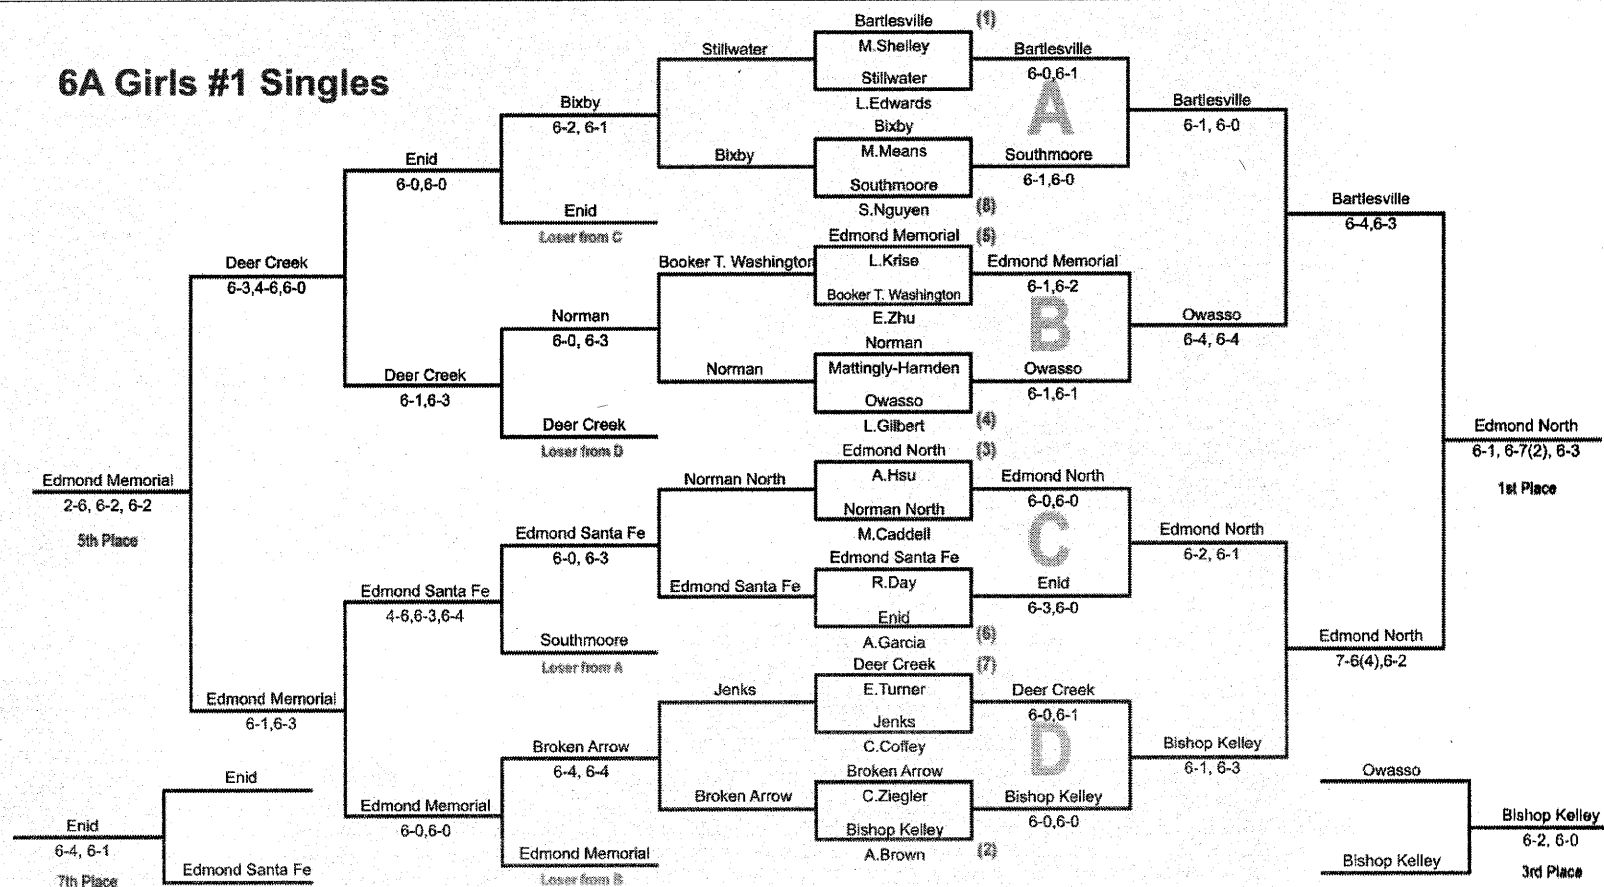

6A Girls #1 Singles

Team Scoring: 1st - 9pts; 2nd - 7pts; 3rd - 6pts; 4th - 5pts; 5th - 4pts; 6th - 3pts; 7th - 2pts; 8th - 1pt.

6A Girls #2 Singles

Team Scoring: 1st - 9pts; 2nd - 7pts; 3rd - 6pts; 4th - 5pts; 5th - 4pts; 6th - 3pts; 7th - 2pts; 8th - 1pt.

6A Girls #1 Doubles

Team Scoring. 1st - 9pts; 2nd - 7pts; 3rd - 6pts; 4th - 5pts; 5th - 4pts; 6th - 3pts; 7th - 2pts; 8th - 1pt.

6A Girls #2 Doubles

Team Scoring: 1st - 9pts, 2nd - 7pts, 3rd - 6pts, 4th - 5pts, 5th - 4pts, 6th - 3pts, 7th - 2pts, 8th - 1pt.