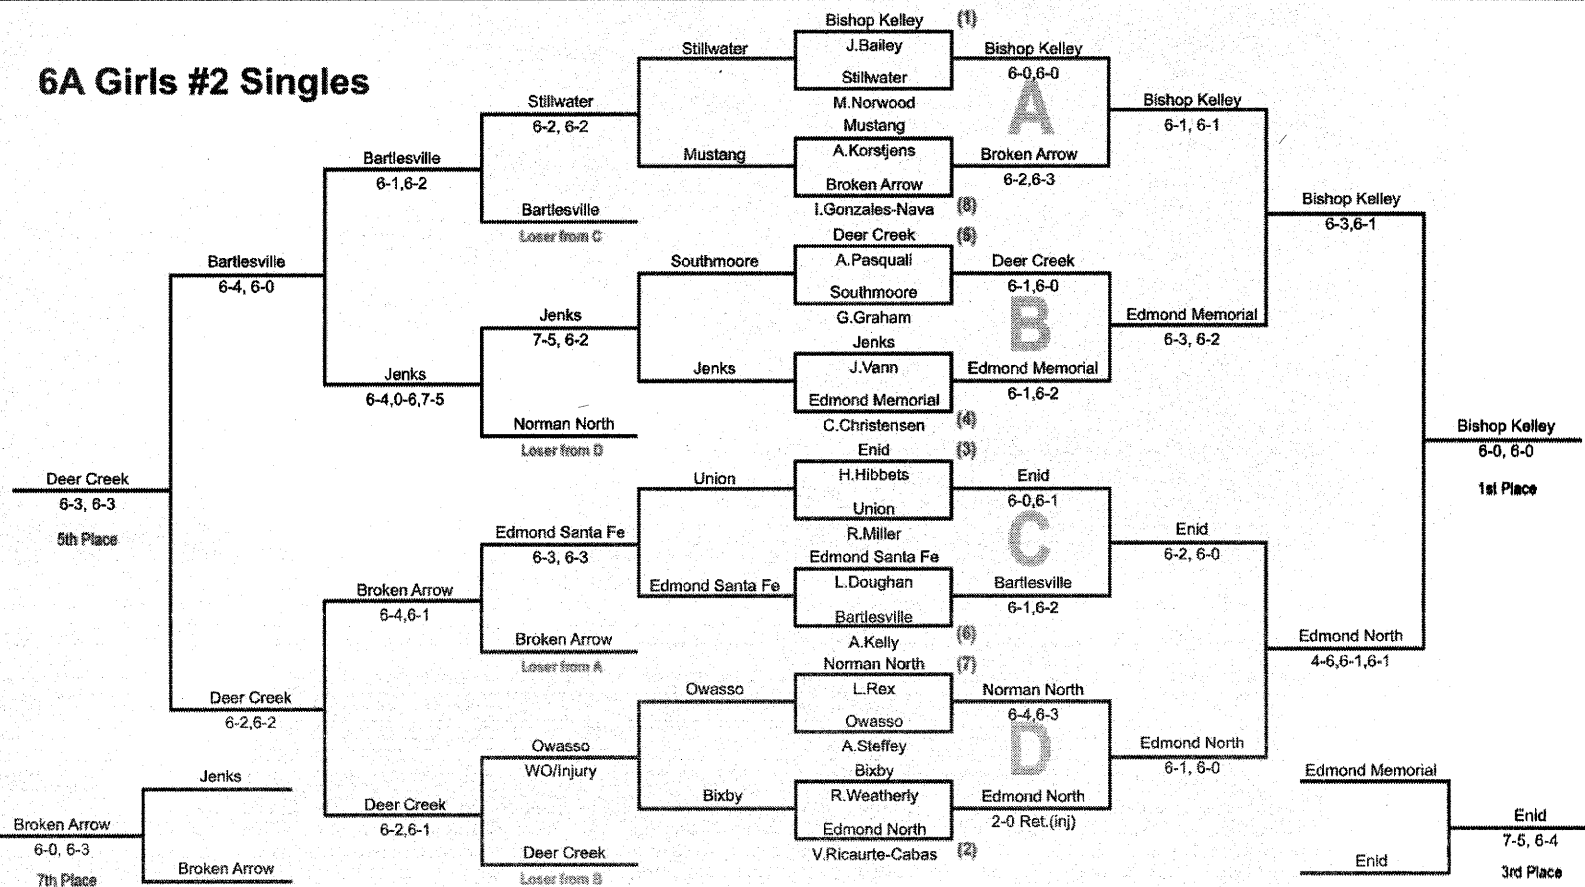

6A Girls #1 Singles

Team Scoring: 1st - 9pts; 2nd - 7pts; 3rd - 6pts; 4th - 5pts; 5th - 4pts; 6th - 3pts; 7th - 2pts; 8th - 1pt.

6A Girls #2 Singles

Team Scoring: 1st - 9pts; 2nd - 7pts; 3rd - 6pts; 4th - 5pts; 5th - 4pts; 6th - 3pts; 7th - 2pts; 8th - 1pt.

6A Girls #1 Doubles

Team Scoring. 1st - 9pts; 2nd - 7pts; 3rd - 6pts; 4th - 5pts; 5th - 4pts; 6th - 3pts; 7th - 2pts; 8th - 1pt.

6A Girls #2 Doubles

Team Scoring: 1st - 9pts, 2nd - 7pts, 3rd - 6pts, 4th - 5pts, 5th - 4pts, 6th - 3pts, 7th - 2pts, 8th - 1pt.