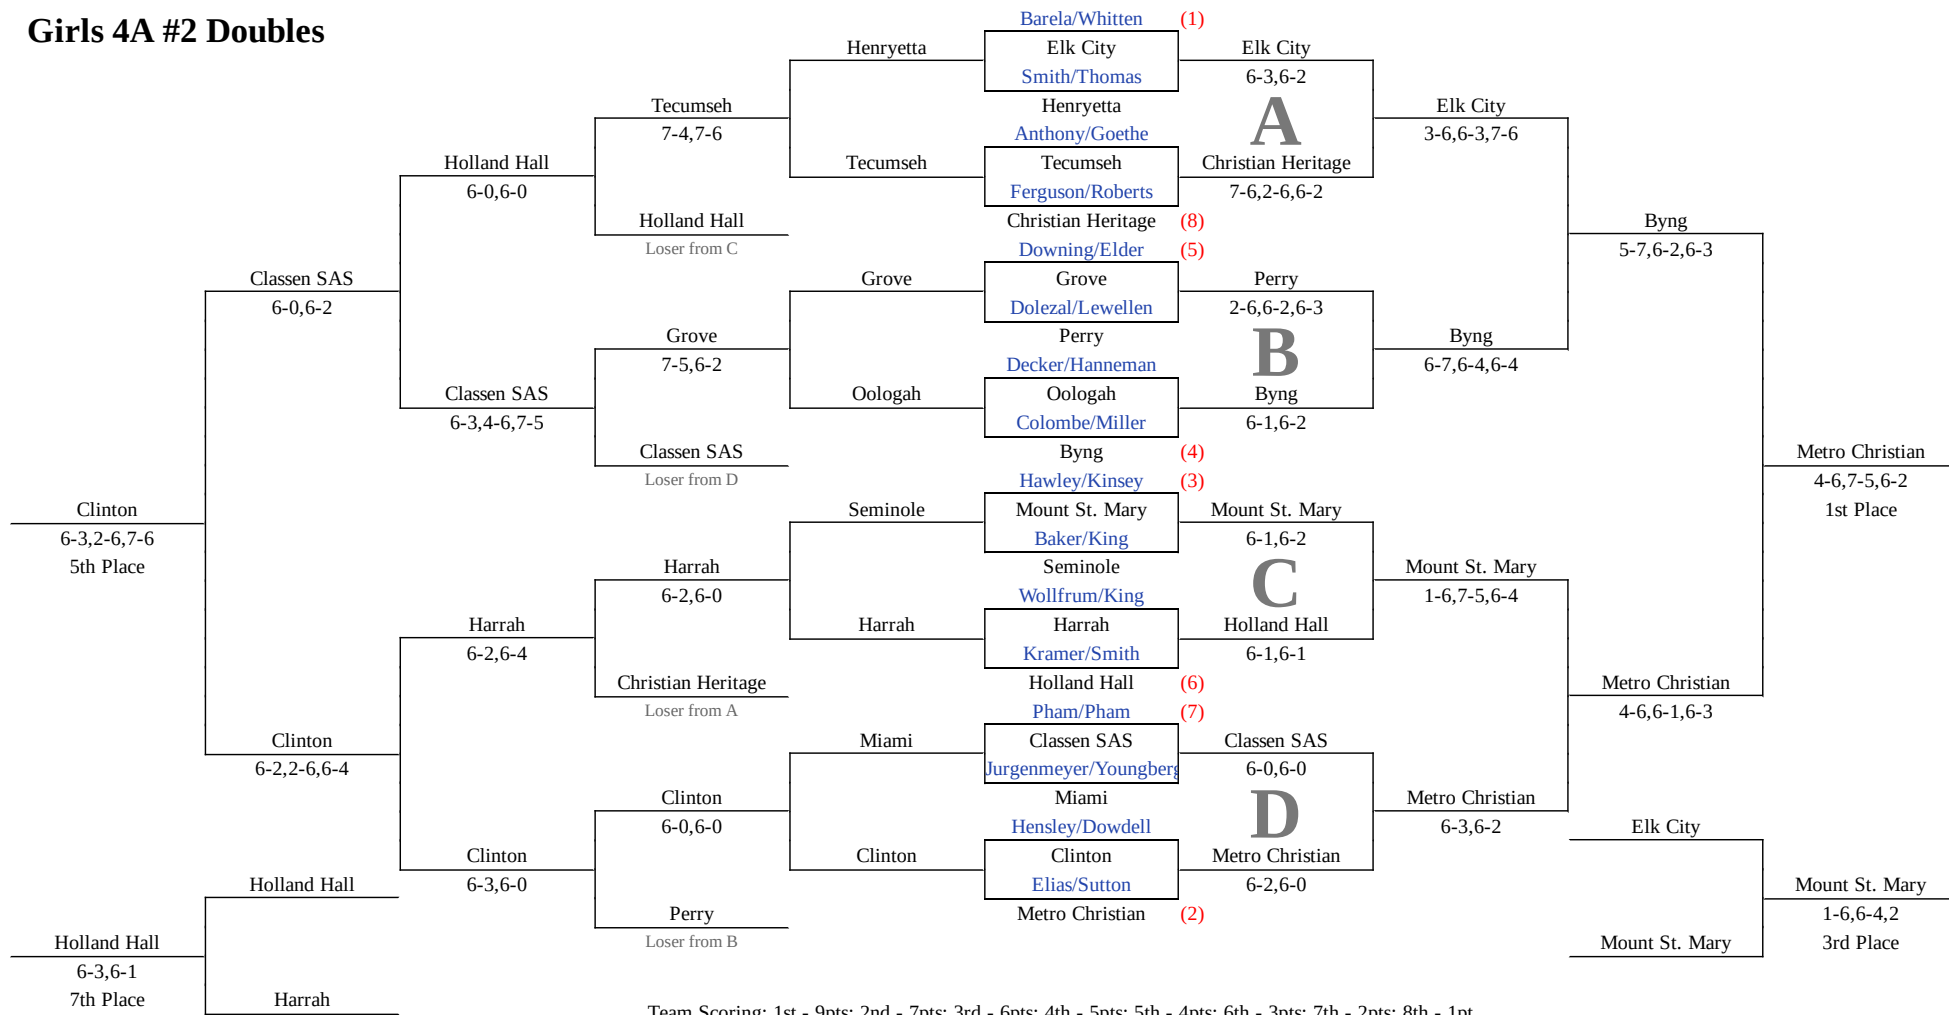

# Girls 4A #2 Doubles

Team Scoring: 1st - 9pts; 2nd - 7pts; 3rd - 6pts; 4th - 5pts; 5th - 4pts; 6th - 3pts; 7th - 2pts; 8th - 1pt